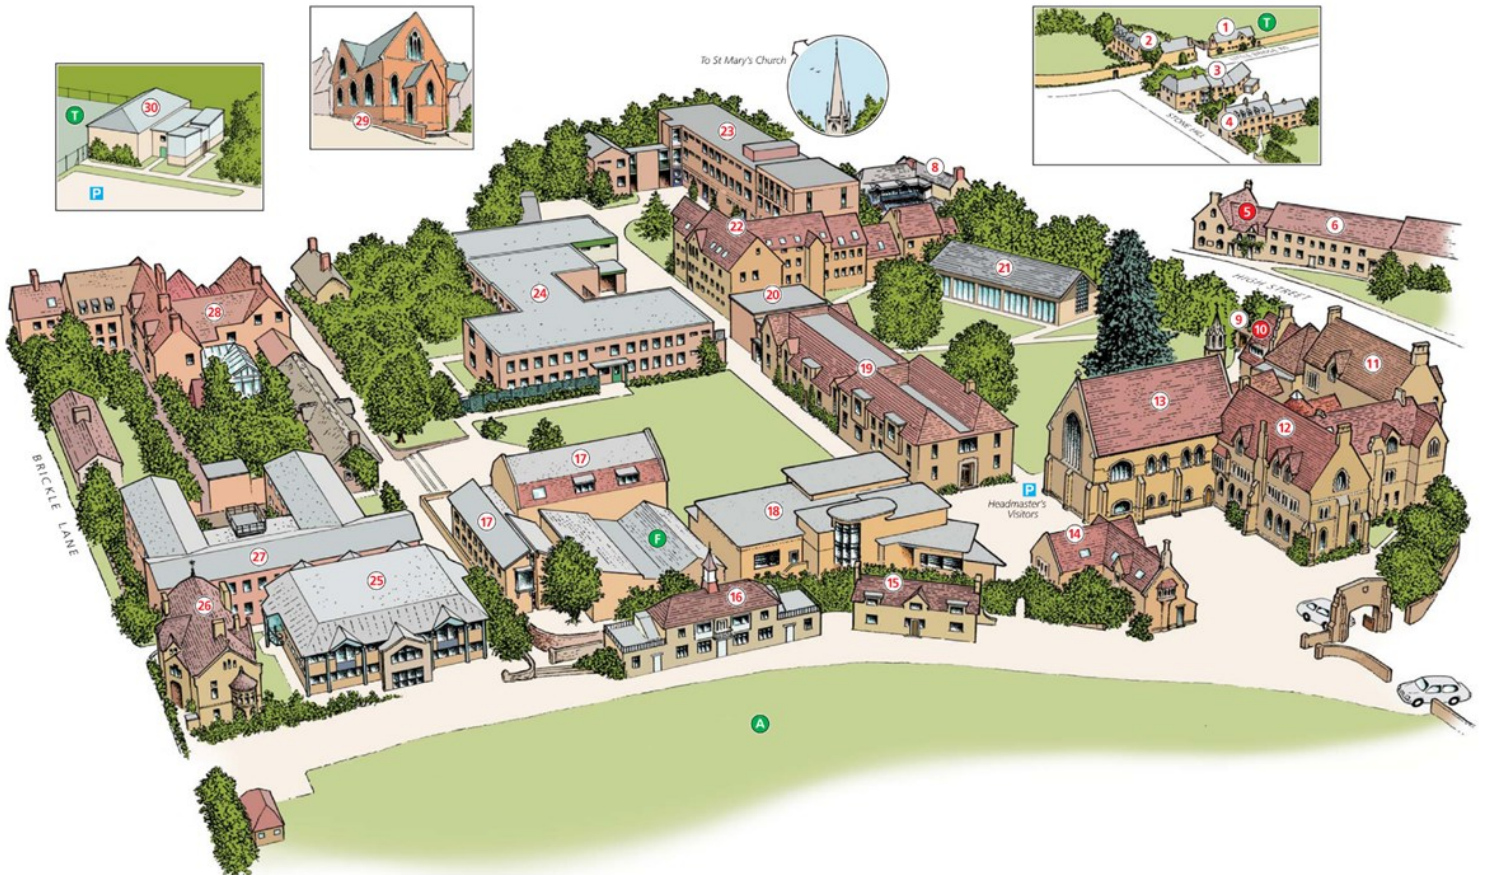

Bloxham School

Map

- 1 CCF Headquarters
- 2 Park Close
- 3 Old Park Farm & Stonehill annexe
- 4 Stonehill
- 5 Bursar's Office, Deliveries & School Shop
- 6 Learning Support
- 7 Maintenance Yard
- 8 Lower School, 'White Lion'
- 9 Common Room
- 10 Headmaster's Visitors, Study & Admissions Office
- 11 Dining Hall
- 12 Crake & Wilson
- 13 Chapel
- 14 Art School
- 15 6th Form Art Studio
- 16 Pavilion & 6th Form Centre
- 17 Sam Kahn Music School
- 18 Vallance Library
- 19 Great Hall
- 20 English Department
- 21 Swimming Pool
- 22 Seymour
- 23 Raymond
- 24 Wilberforce
- 25 Raymond Technology Centre
- 26 Palmer (School Hospital)
- 27 Thompson Science Building
- 28 Egerton
- 29 Wesley Theatre
- 30 Dewey Sports Centre & Squash Courts
- A Main Field
- B Raymond Field
- C Artificial Grass Pitches (hockey & tennis)
- D Second Field
- E Park Close Field
- F Fives Courts
- T Tennis / Netball Courts
- P Visitors' Car Park
- School one way system